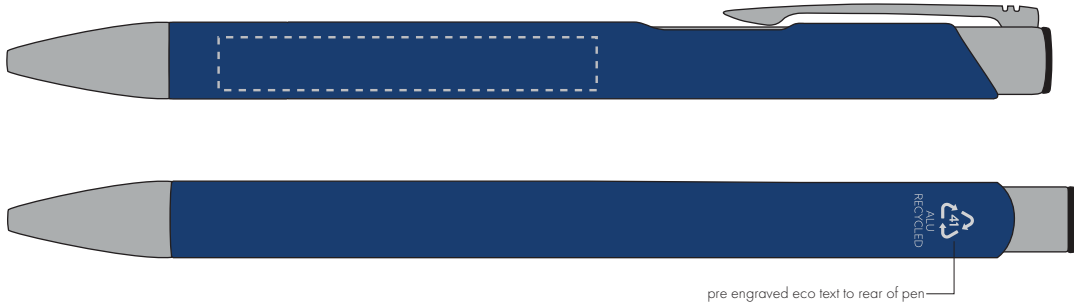

Your Ref:	Quantity:	Product Code: TPC982001
Our Ref:	Version: 1	Product Colour: NAVY BLUE

PRINTING CONCERNS:

We stock this item in the following colours

**PANTONE REFERENCE(S)**

- Colour 1
- Colour 2
- Colour 3
- Colour 4

ARTWORK SCALE 100%

ARTWORK SCALE 100%

Side Print Area:
50mm x 7mm

pre engraved eco text to rear of pen

Product Image for visualisation
- colours may vary**The dashed line is to demonstrate print area and will not appear on your printed item****PLEASE NOTE:**